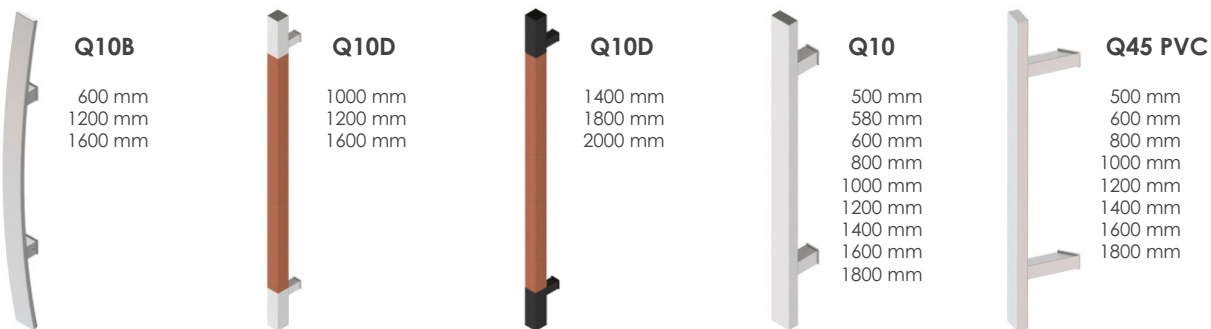

Dekoračné sklo

Elektronická kontrola prístupu

Madla okrúhle

Madlo hranaté

Madlo zapustené

A dark, textured door with a cylindrical handle on the left side. The door is set against a background of a stone wall. A large, stylized blue graphic element, resembling a square with a diagonal line, is overlaid on the right side of the door. The text "Dvere pre náročných..." is located in the bottom left corner.